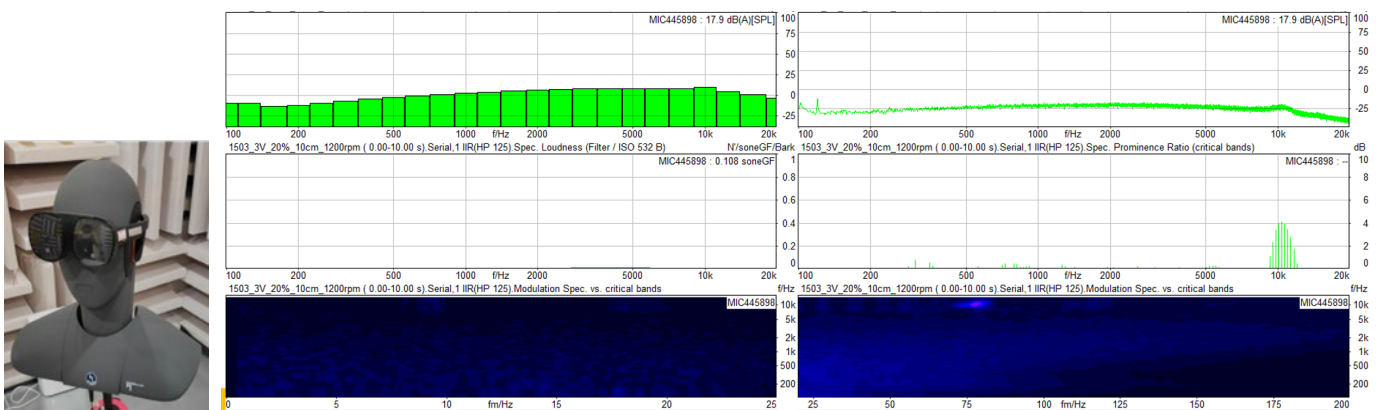

iMiNi Fan 15*15*3 MM Colorful Series

Housing : Plastic (UL 94V-0)
 Impeller : Metal
 Bearing Hydraulic Bearing
 Operating temp : -10 ~ 60°C
 Mass : 1.15g

20% Duty Speed Sound Quality Spectrum

產品別	Model No.		Control Type	Bearing Type	Rated Voltage	Operating Voltage Range	Operating Temp.	Speed	Input Current	Input Power	Maximum Air Flow		Maximum Air Pressure		Noise
					VDC	VDC	°C	R.P.M	Amp	Watt	CFM	l/min	Pa	mmH2O	
Blower 1503 3V Coloful Series	M1B1533H	HM4010	+I-/FG/PWM	Hydraulic	3	2.5~3.5	-10~60	22500	0.25	0.75	0.36	10.27	114.2	11.64	36.9
	M1B1533H	HM4020	+I-/FG/PWM	Hydraulic	3	2.5~3.5	-10~60	19500	0.16	0.48	0.31	8.90	85.8	8.74	33.9
	M1B1533H	HM4030	+I-/FG/PWM	Hydraulic	3	2.5~3.5	-10~60	13300	0.094	0.28	0.21	6.07	39.9	4.07	25.7
	M1B1533H	HM4040	+I-/FG/PWM	Hydraulic	3	2.5~3.5	-10~60	7800	0.043	0.13	0.13	3.56	13.7	1.40	15.0