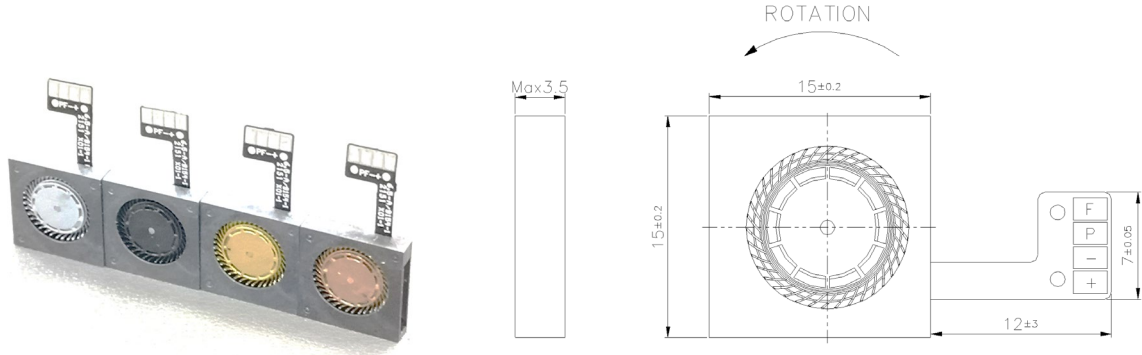

iMiNi Fan 15*15*3 MM Colorful Series

Housing : Plastic (UL 94V-0)
 Impeller : Metal
 Bearing Hydraulic Bearing
 Operating temp : -10 ~ 60°C
 Mass : 1.15g

20% Duty Speed Sound Quality Spectrum

產品別	Model No.		Control Type	Bearing Type	Rated Voltage	Operating Voltage Range	Operating Temp.	Speed	Input Current	Input Power	Maximum Air Flow		Maximum Air Pressure		Noise
					VDC	VDC	°C	R.P.M	Amp	Watt	CFM	l/min	Pa	mmH2O	
Blower 1503 3V Coloful Series	M1B1533H	HM4010	+I-/FG/PWM	Hydraulic	3	2.5~3.5	-10~60	22500	0.25	0.75	0.36	10.27	114.2	11.64	36.9
	M1B1533H	HM4020	+I-/FG/PWM	Hydraulic	3	2.5~3.5	-10~60	19500	0.16	0.48	0.31	8.90	85.8	8.74	33.9
	M1B1533H	HM4030	+I-/FG/PWM	Hydraulic	3	2.5~3.5	-10~60	13300	0.094	0.28	0.21	6.07	39.9	4.07	25.7
	M1B1533H	HM4040	+I-/FG/PWM	Hydraulic	3	2.5~3.5	-10~60	7800	0.043	0.13	0.13	3.56	13.7	1.40	15.0