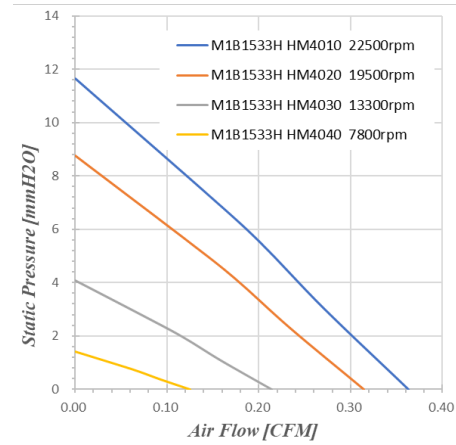

iMiNi Fan 15*15*3 MM Colorful Series

Housing : Plastic (UL 94V-0)
 Impeller : Metal
 Bearing Hydraulic Bearing
 Operating temp : -10 ~ 60°C
 Mass : 1.15g

20% Duty Speed Sound Quality Spectrum

產品別	Model No.		Control Type	Bearing Type	Rated Voltage	Operating Voltage Range	Operating Temp.	Speed	Input Current	Input Power	Maximum Air Flow		Maximum Air Pressure		Noise
					VDC	VDC	°C	R.P.M	Amp	Watt	CFM	l/min	Pa	mmH2O	
Blower 1503 3V Coloful Series	M1B1533H	HM4010	+I-/FG/PWM	Hydraulic	3	2.5~3.5	-10~60	22500	0.25	0.75	0.36	10.27	114.2	11.64	36.9
	M1B1533H	HM4020	+I-/FG/PWM	Hydraulic	3	2.5~3.5	-10~60	19500	0.16	0.48	0.31	8.90	85.8	8.74	33.9
	M1B1533H	HM4030	+I-/FG/PWM	Hydraulic	3	2.5~3.5	-10~60	13300	0.094	0.28	0.21	6.07	39.9	4.07	25.7
	M1B1533H	HM4040	+I-/FG/PWM	Hydraulic	3	2.5~3.5	-10~60	7800	0.043	0.13	0.13	3.56	13.7	1.40	15.0